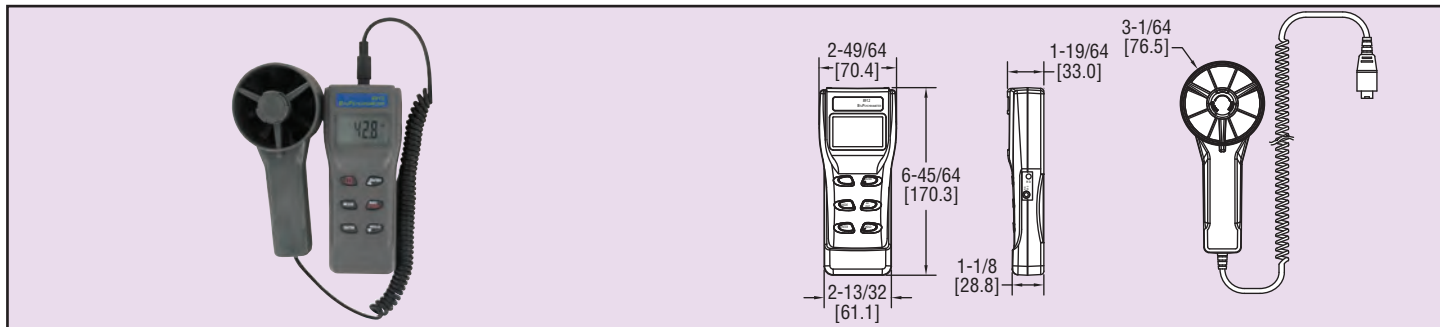

Model
8912

Vane Thermo-Anemometer

Measures Air Velocity, Air Volume, Temperature, Humidity, and BTU

Measure air velocity, air volume, temperature, humidity, and BTU with the Model 8912 Vane Thermo-Anemometer. The large 1.7" (44 mm) display allows users to easily view readings. User-selectable wind speed units include ft/min, m/s, knots, mph, and km/hr. In addition to these functions, the 8912 is capable of measuring relative humidity, wet bulb temperature, dew point, and BTU capacity. A built-in sensor records ambient temperature in °F or °C. Model 8912 features include data hold, the ability to record minimum, maximum, and average readings on a single point, and an RS-232 interface setting. The Model 8912 also features a detachable probe for easy replacement, if necessary. The units can record and average up to 2 hours of data while displaying the continuous running average. Each unit includes hard carrying case, four AAA batteries, calibration data tag and instruction manual. This versatile meter is perfect for HVAC inspection, energy audits and balancing applications.

Model 8912, Vane Thermo-Anemometer

ACCESSORIES

- A-549, Replacement Probe with Vane
- A-552, USB Cable and RS-232 Software

SPECIFICATIONS

AIR VELOCITY

Range: 188 to 6299 ft/min (0.6 to 32 m/s).

Accuracy: ±5% of reading or last significant digit (whichever is greater).

Resolution: 0.1 (0 to 9999.9) or 1 (10000 to 99999).

Response Time: 1 second.

WET BULB

Range: -7.6 to 158°F (-22 to 70°C).

Resolution: 0.1°F/°C.

Display: 1 x 1.8" (26 x 45 mm).

Serial Communications: 9600 bps, 8 data bits, no parity.

Power Requirements: 4 AAA batteries.

Battery Life: 100 hours.

Vane Diameter: 3" (77 mm).

Weight: 6 oz (170 g).

Agency Approvals: CE.